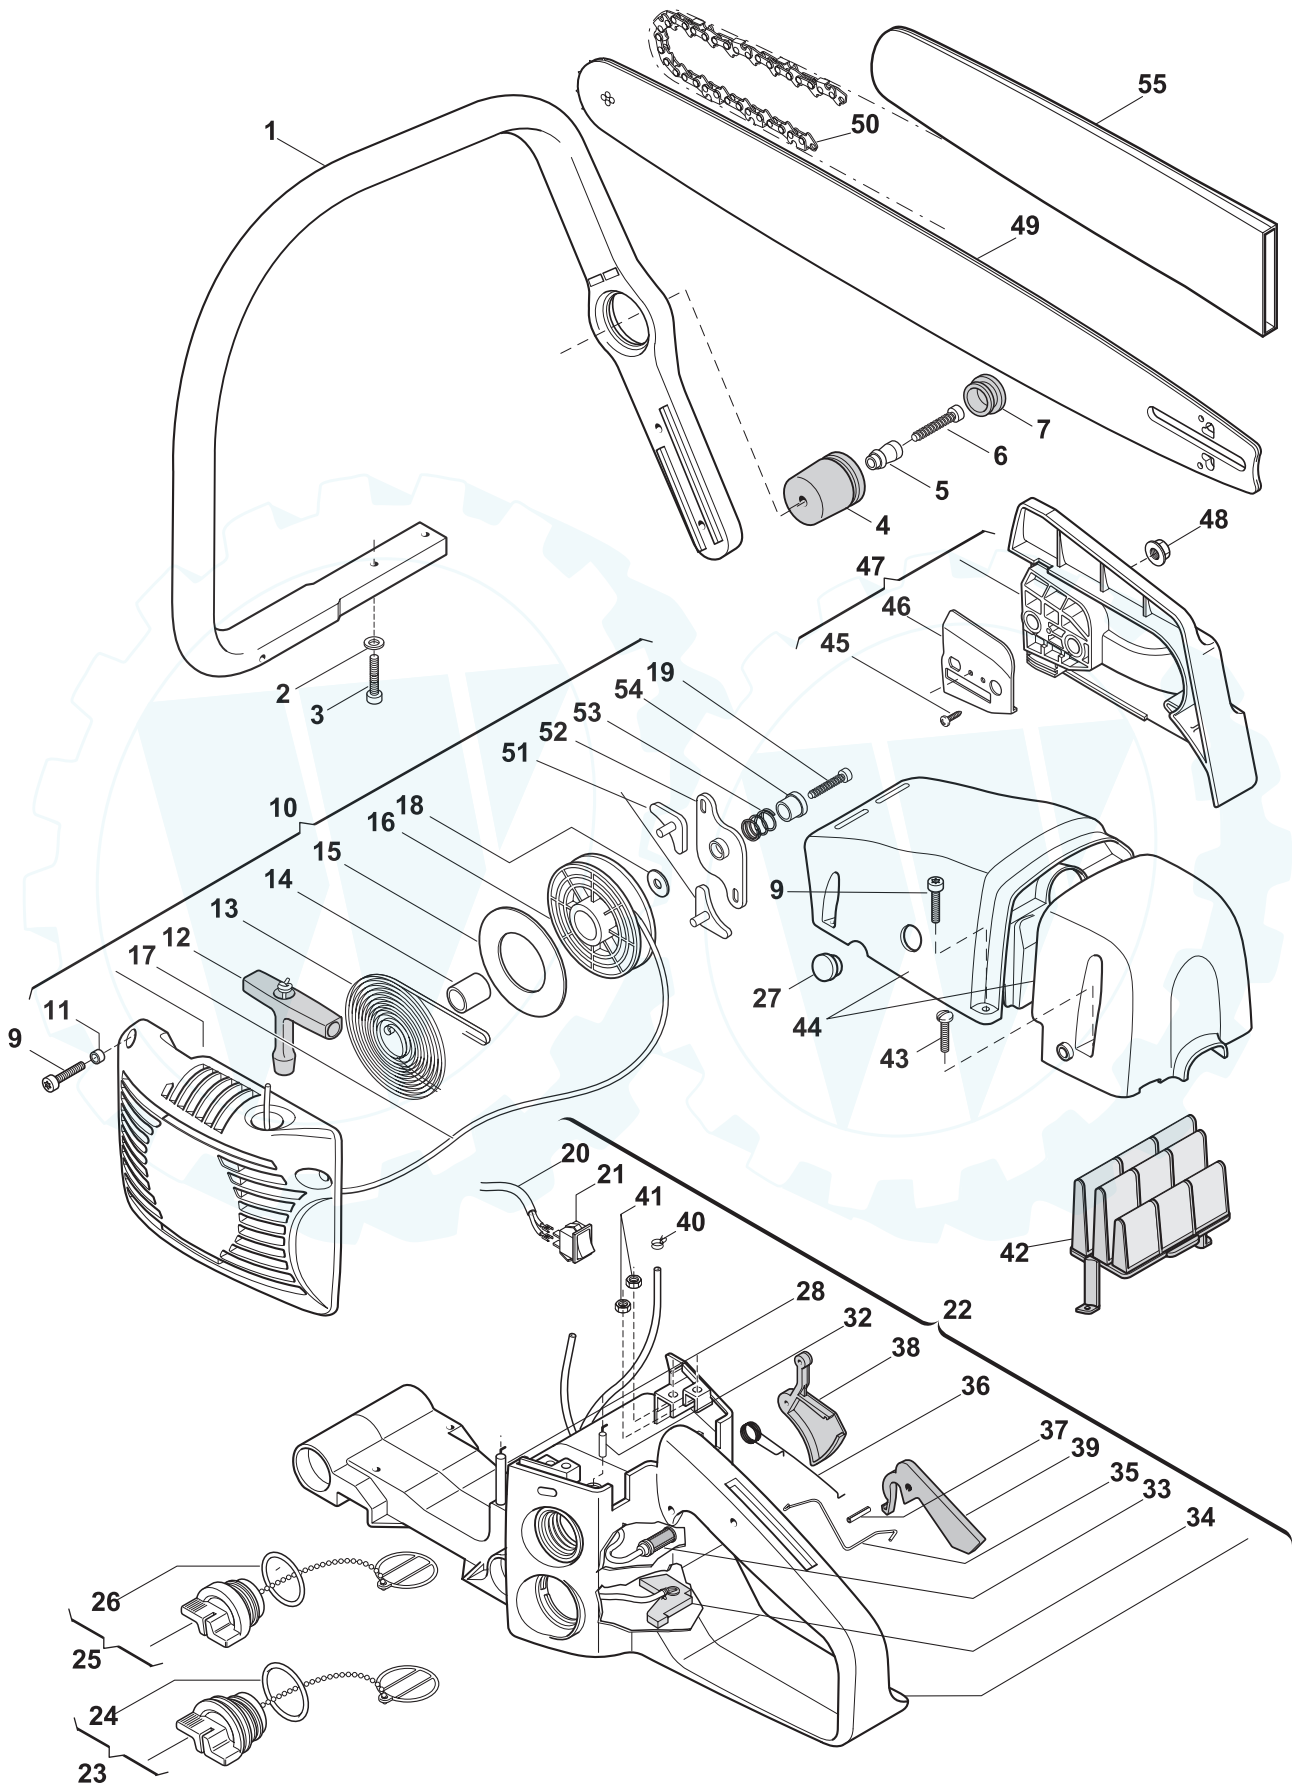

GLOBAL GARDEN PRODUCTS